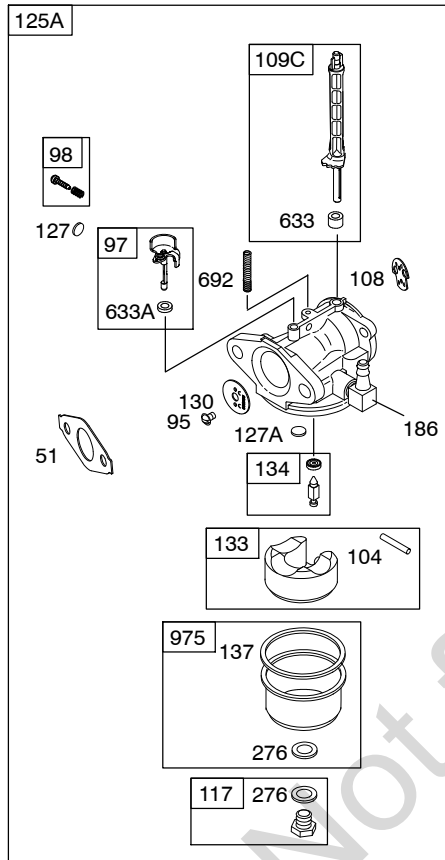

Illustrations cover a range of engines. Parts shown without corresponding text may not be used on your specific engine.
3946-4 Assemblies include all parts shown in frames. 02/22/2010