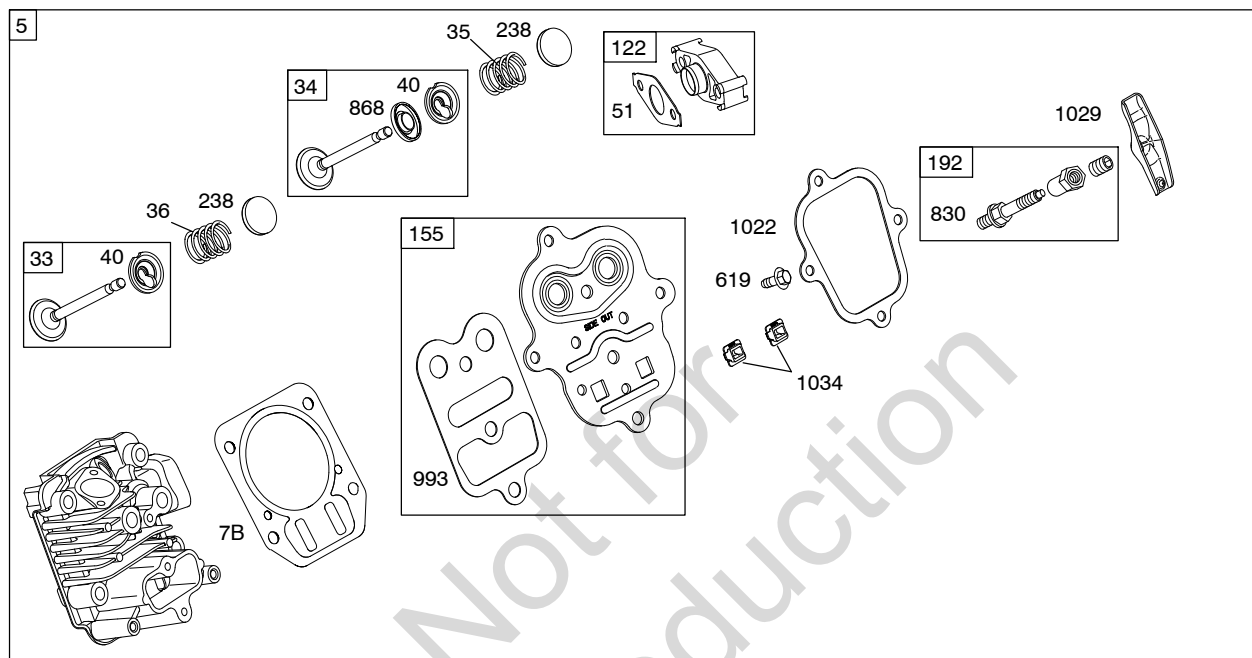

Illustrated Parts List

Model Series

15C100

TYPE NUMBERS
0111 through 8939.

TABLE OF CONTENTS

Blower Housing/Shrouds	6
Camshaft	2
Carburetor	4
Controls	5
Crankcase Cover	2
Crankshaft	2
Cylinder	2
Cylinder Head	3
Electric Starter	5
Exhaust System	6
Flywheel	6
Fuel Supply	4
Governor Spring	5
Ignition	5
Kits/Gaskets - Carburetor	4
Kits/Gaskets - Engine	2
Kits/Gaskets - Valves	3
Lubrication	2
Piston Group	2
Rewind Starter	5

15C100

1319 WARNING LABEL

REQUIRED when replacing parts with warning labels affixed.

1058 OPERATOR'S MANUAL

1330 REPAIR MANUAL

1019 LABEL KIT

Illustrations cover a range of engines. Parts shown without corresponding text may not be used on your specific engine.
3946-2 Assemblies include all parts shown in frames. 02/22/2010