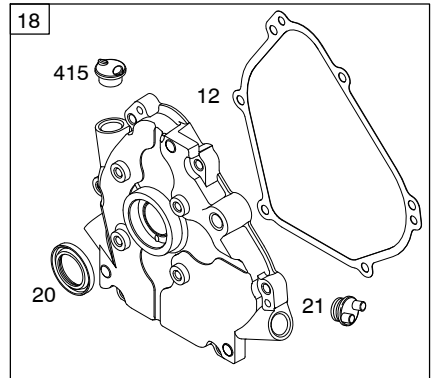

15C100

1319 WARNING LABEL

REQUIRED when replacing parts with warning labels affixed.

1058 OPERATOR'S MANUAL

1330 REPAIR MANUAL

1019 LABEL KIT

Illustrations cover a range of engines. Parts shown without corresponding text may not be used on your specific engine.
3946-2 Assemblies include all parts shown in frames. 02/22/2010