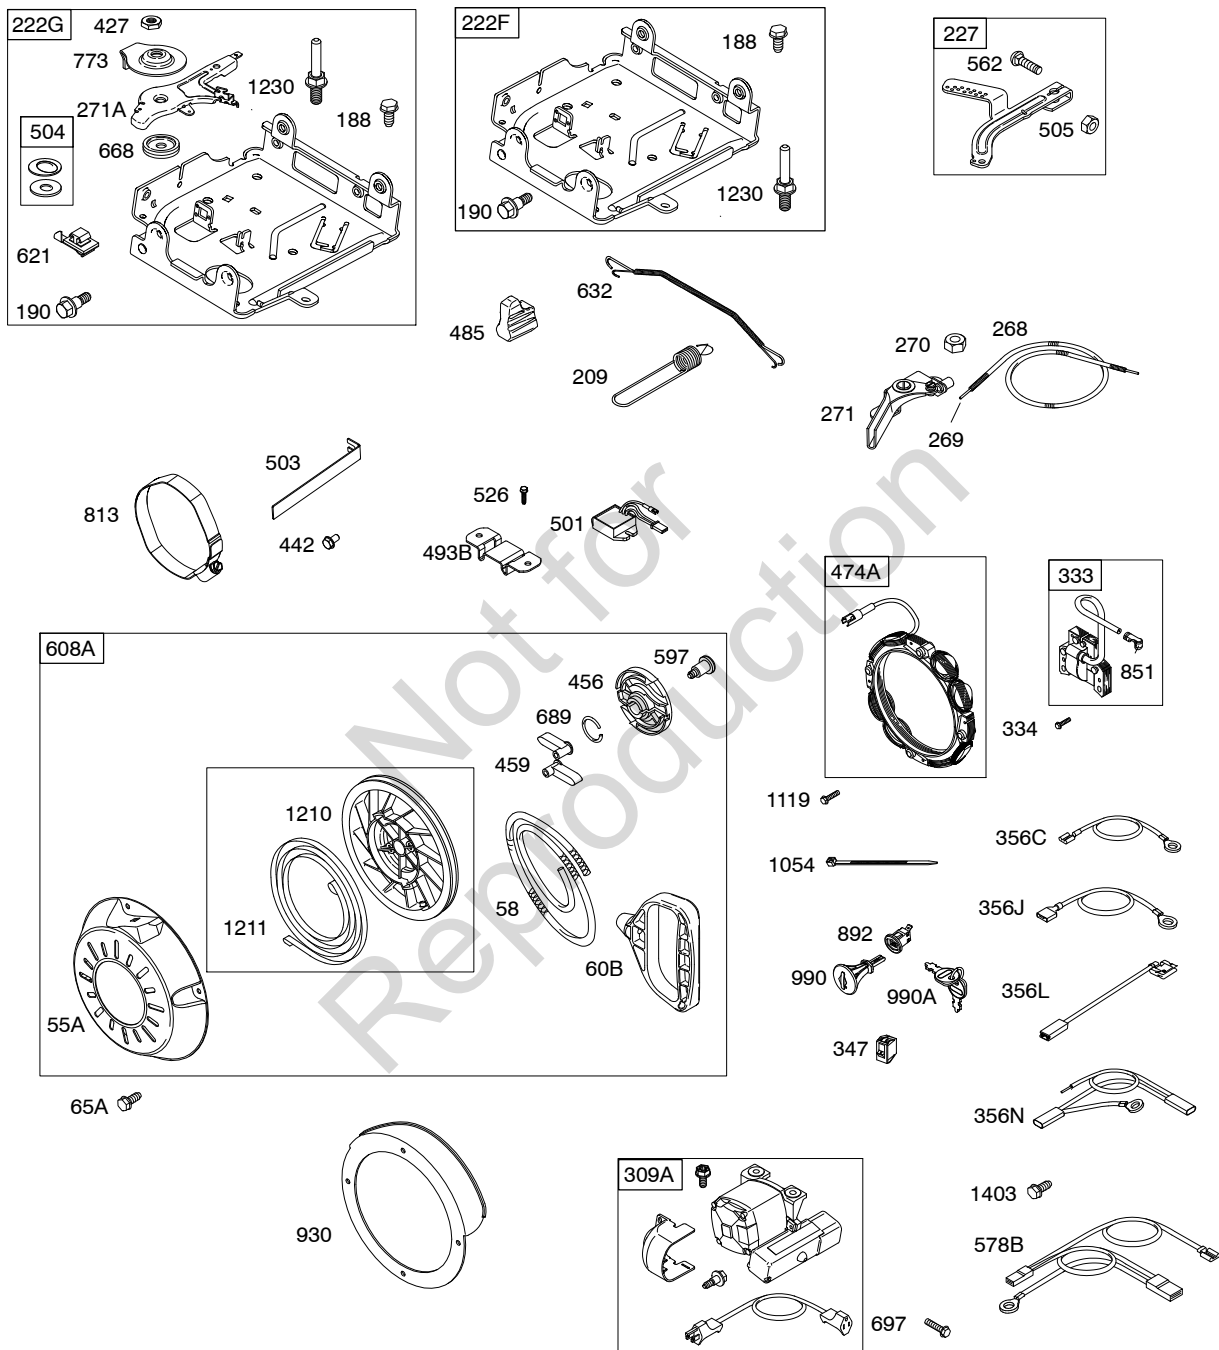

Illustrations cover a range of engines. Parts shown without corresponding text may not be used on your specific engine.
3946-5 Assemblies include all parts shown in frames. 02/22/2010