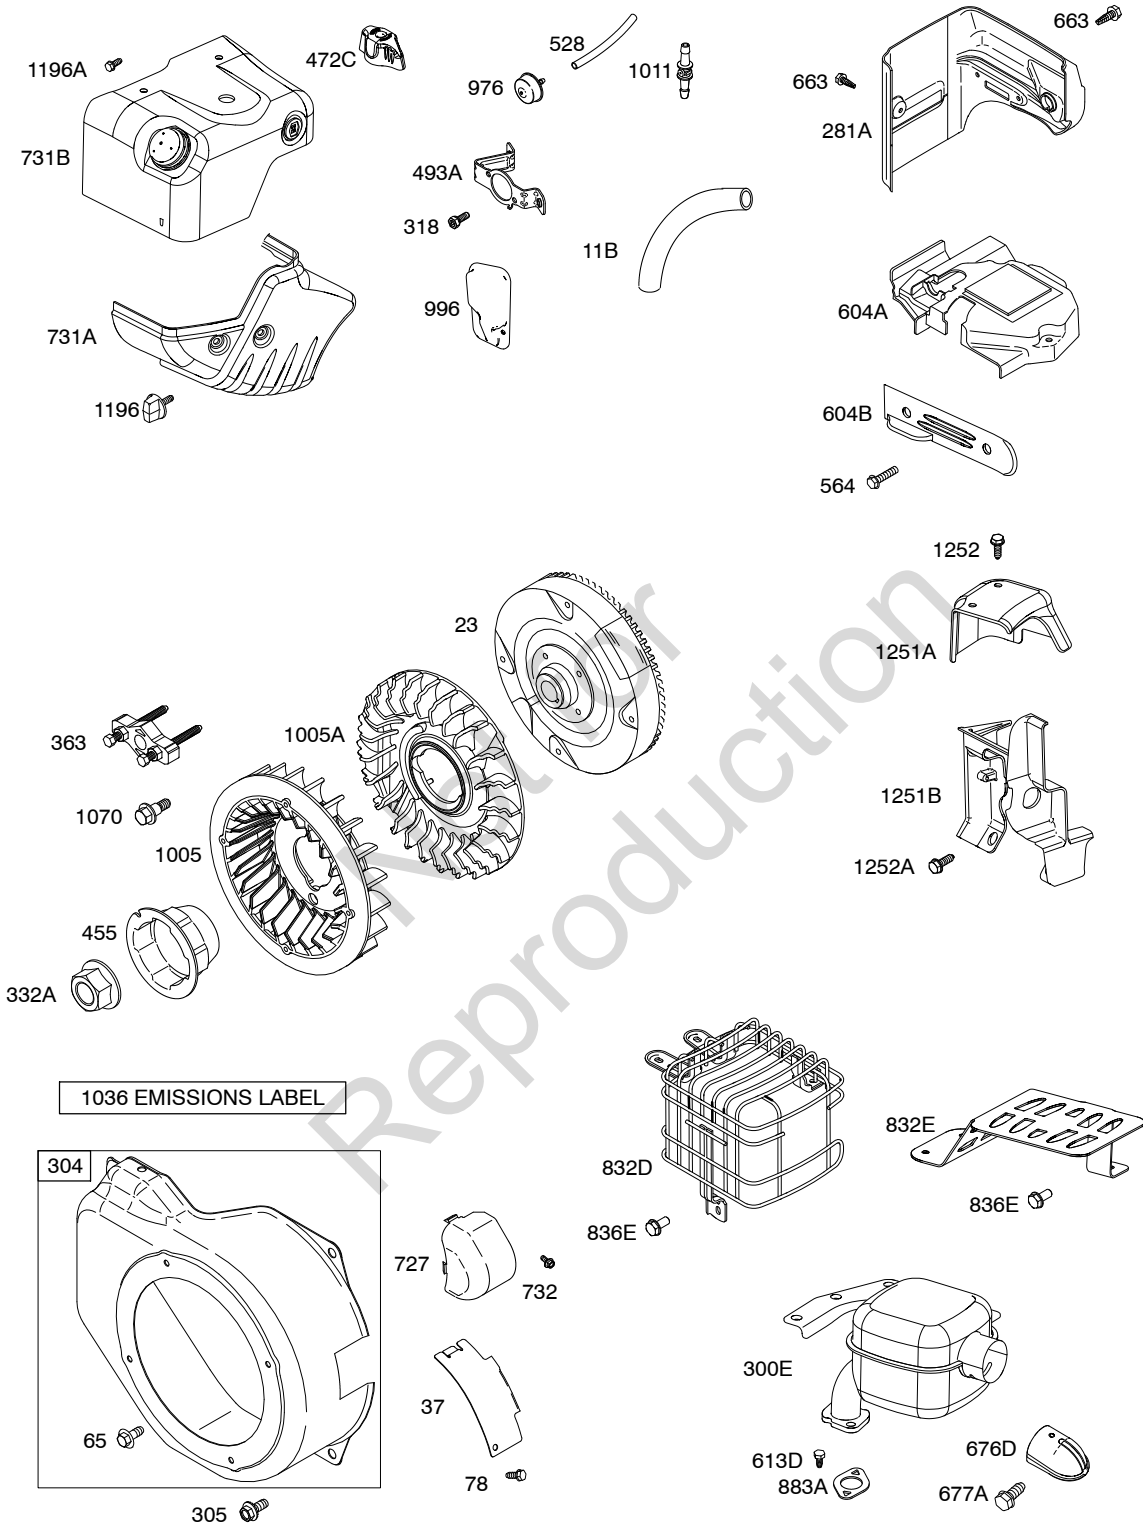

15C100

Illustrations cover a range of engines. Parts shown without corresponding text may not be used on your specific engine.
3946-6 Assemblies include all parts shown in frames. 02/22/2010

REF. NO.	PART NO.	DESCRIPTION	REF. NO.	PART NO.	DESCRIPTION	REF. NO.	PART NO.	DESCRIPTION
1	794188	Cylinder Assembly	22	699478	Screw (Crankcase Cover/ Sump)	78	699205	Screw (Flywheel Guard)
2	399269	Kit-Bushing/Seal (Magneto Side)	23	699516	Flywheel	95	691636	Screw (Throttle Valve)
3	★299819S	Seal-Oil (Magneto Side)	24	222698S	Key-Flywheel	97	690024	Shaft-Throttle
5	791720	Head-Cylinder	25	791786	Piston Assembly (Standard)	98	398185	Kit-Idle Speed
7B	★∅791716	Gasket-Cylinder Head	----- Note -----			104	●691242	Pin-Float Hinge
11B	695745	Tube-Breather	26	791787	Ring Set (Standard)	108	695807	Valve-Choke
12	★699485	Gasket-Crankcase	----- Note -----			109C	791954	Shaft-Choke
13	699482	Screw (Cylinder Head)	27	690975	Lock-Piston Pin	117	694176	Jet-Main (Standard)
15	691686	Plug-Oil Drain	28	690229	Pin-Piston	118	695042	Jet-Main (High Altitude)
15B	695757	Plug-Oil Drain	29B	791783	Rod-Connecting	121	792006	Kit-Carburetor Overhaul
16	699445	Crankshaft	32	791784	Screw (Connecting Rod)	122	●791717	Spacer-Carburetor
----- Note -----			33	499642	Valve-Exhaust	125A	794588	Carburetor
791721 Crankshaft Used on Type No(s). 0939, 1212, 1240, 1365, 8240, 8939.			34	499641	Valve-Intake	127	●694468	Plug-Welch
795116 Crankshaft Used on Type No(s). 0612, 0613, 0614, 0661, 0662, 0682, 0683.			35	691304	Spring-Valve (Intake)	127A	●691739	Plug-Welch
797253 Crankshaft Used on Type No(s). 0127, 0128, 0129, 0130, 0132.			36	691304	Spring-Valve (Exhaust)	130	691181	Valve-Throttle
17	692517	Bearing-Ball	37	699661	Guard-Flywheel	133	398187	Float-Carburetor
18	699804	Cover-Crankcase	40	692194	Retainer-Valve	134	●398188	Kit-Needle/Seat
----- Note -----			45	690977	Tappet-Valve	137	●693981	Gasket-Float Bowl
699696 Cover- Crankcase Used on Type No(s). 0124, 0125, 0126, 0612, 0613, 0614, 0661, 0662, 0682, 0683.			46	693404	Camshaft	155	797442	Plate-Cylinder Head (Metric) (Used After Code Date 09061700). ----- Note -----
18A	699672	Cover-Crankcase	51	★◆∅791718	Gasket-Intake	698214 Plate-Cylinder Head (SAE) (Used Before Code Date 09061800).		
20	★692550	Seal-Oil (PTO Side)	55A	696710	Housing-Rewind Starter	146	690979	Key-Timing
21	281658S	Cap-Oil Fill	58	693389	Rope-Starter (Cut To Required Length)	186	692317	Connector-Hose
			60B	699334	Grip-Starter Rope	187	791766	Line-Fuel (Cut to Required Length)
			65	699228	Screw (Rewind Starter)	187A	791867	Line-Fuel (Molded)
			65A	699851	Screw (Rewind Starter)	187B	791874	Line-Fuel (Molded)

★ Included in Engine Gasket Set-Ref. No.358.

● Included in Carburetor Overhaul Kit-Ref. No. 121.

◆ Included in Carburetor Gasket Set-Ref. No. 977.

∅ Included in Valve Gasket Set-Ref. No 1095.

Illustrations cover a range of engines. Parts shown without corresponding text may not be used on your specific engine.