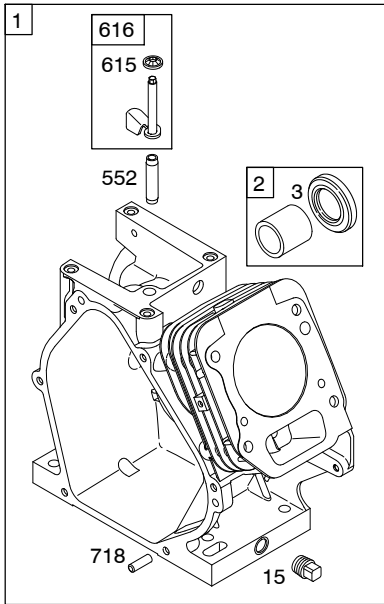

15C100

1319 WARNING LABEL

REQUIRED when replacing parts with warning labels affixed.

1058 OPERATOR'S MANUAL

1330 REPAIR MANUAL

1019 LABEL KIT

Illustrations cover a range of engines. Parts shown without corresponding text may not be used on your specific engine.
3946-2 Assemblies include all parts shown in frames. 02/22/2010