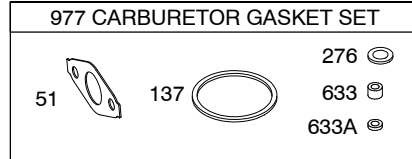

Illustrations cover a range of engines. Parts shown without corresponding text may not be used on your specific engine.
3946-4 Assemblies include all parts shown in frames. 02/22/2010